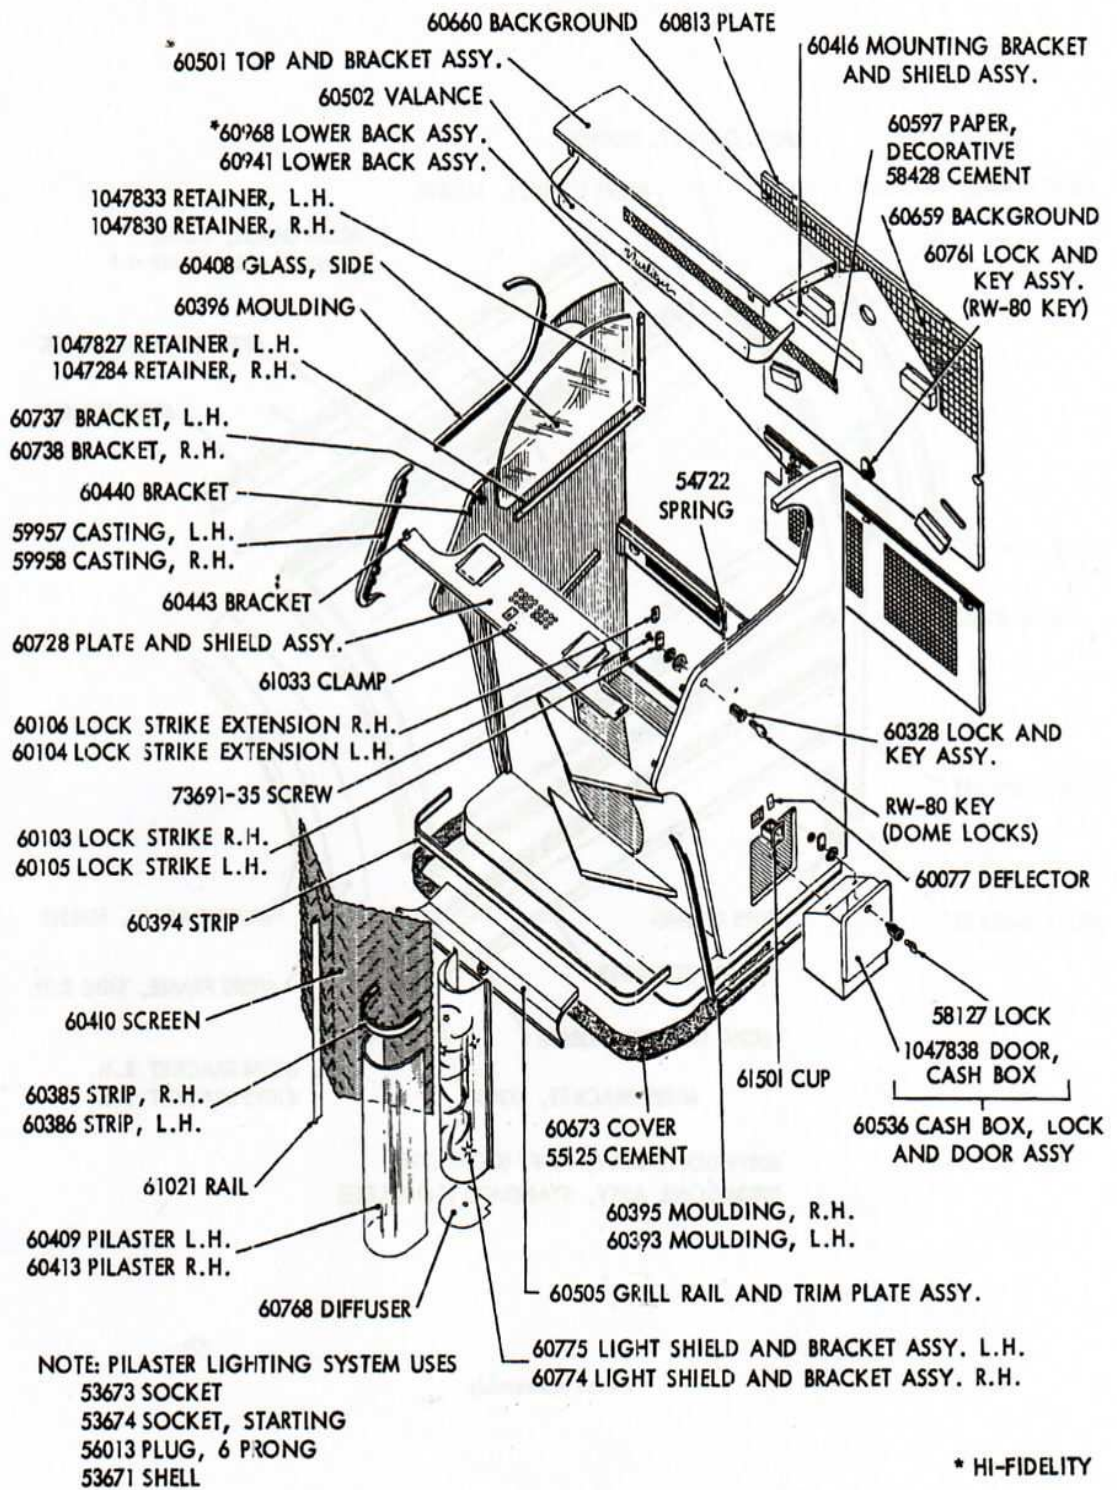

# Wurlitzer 1700

**Parts Catalog specific to W 1700**

Selector Switch Assembly (Part 1)

Selector Switch Assembly (Part 2)

*Top Support Casting Assembly*

*Turntable Motor and Gear and Shaft Assembly*

*Tone Arm Assembly*

*Turntable Shaft Assembly, Record Clamp Shaft, and Mounting Plate and Ball Bearing Assembly*

*Record Guide Assembly*

*Record Carrier Assembly*

*Chassis Mounting Plate and Pivot Casting and Arm Assembly*

*Chassis Frame Casting and Shaft Assembly*

*Selector Shaft Assembly and Main Cam and Bushing Assembly*

*Electric Selector and Junction Box Assembly*

Cabinet Assembly and Trim - Front

*Dome Assembly*