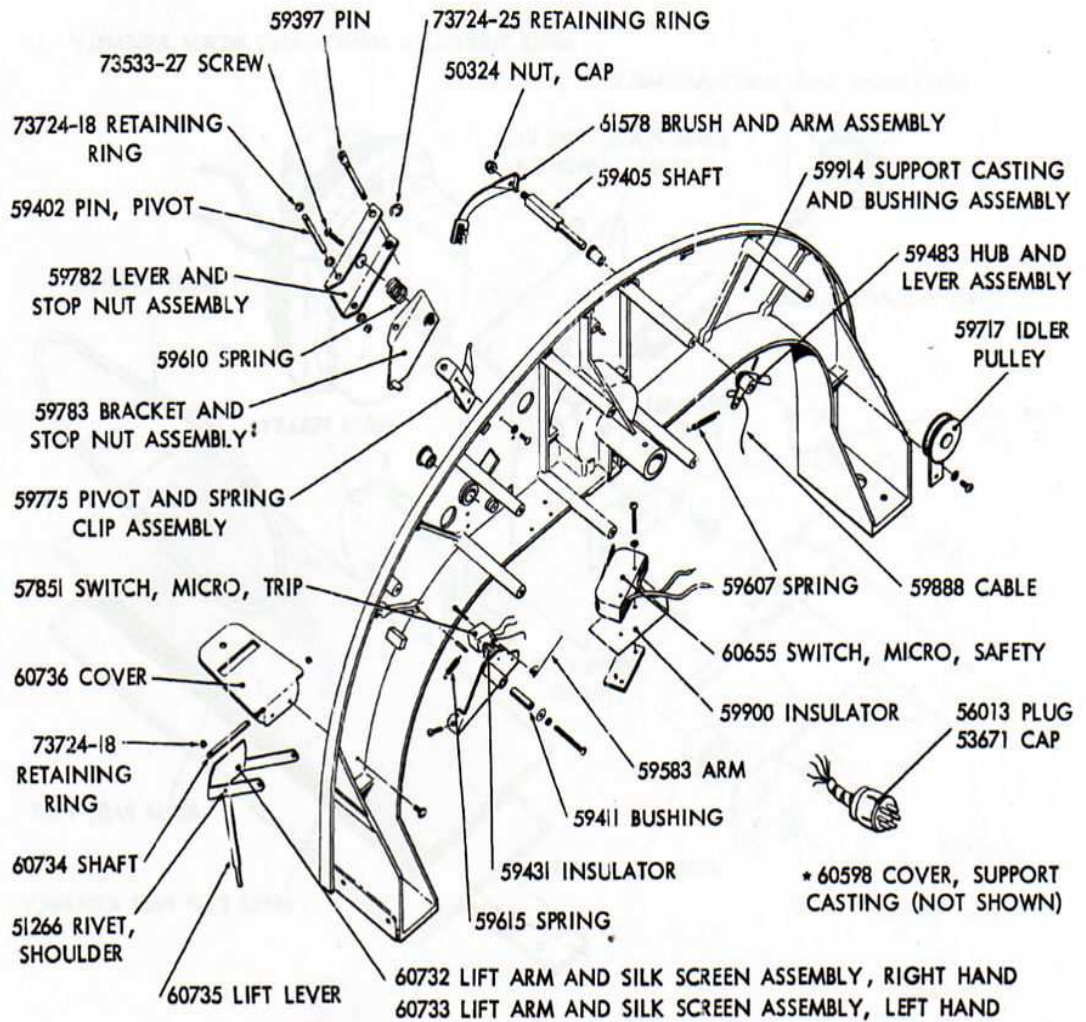

# Wurlitzer 1700

**Parts Catalog specific to W 1700**

Selector Switch Assembly (Part 1)

Selector Switch Assembly (Part 2)

*Top Support Casting Assembly*

*Turntable Motor and Gear and Shaft Assembly*

*Tone Arm Assembly*

*Turntable Shaft Assembly, Record Clamp Shaft, and Mounting Plate and Ball Bearing Assembly*

*Record Guide Assembly*

*Record Carrier Assembly*

*Chassis Mounting Plate and Pivot Casting and Arm Assembly*

*Chassis Frame Casting and Shaft Assembly*

*Selector Shaft Assembly and Main Cam and Bushing Assembly*

*Electric Selector and Junction Box Assembly*

Cabinet Assembly and Trim - Front

*Dome Assembly*