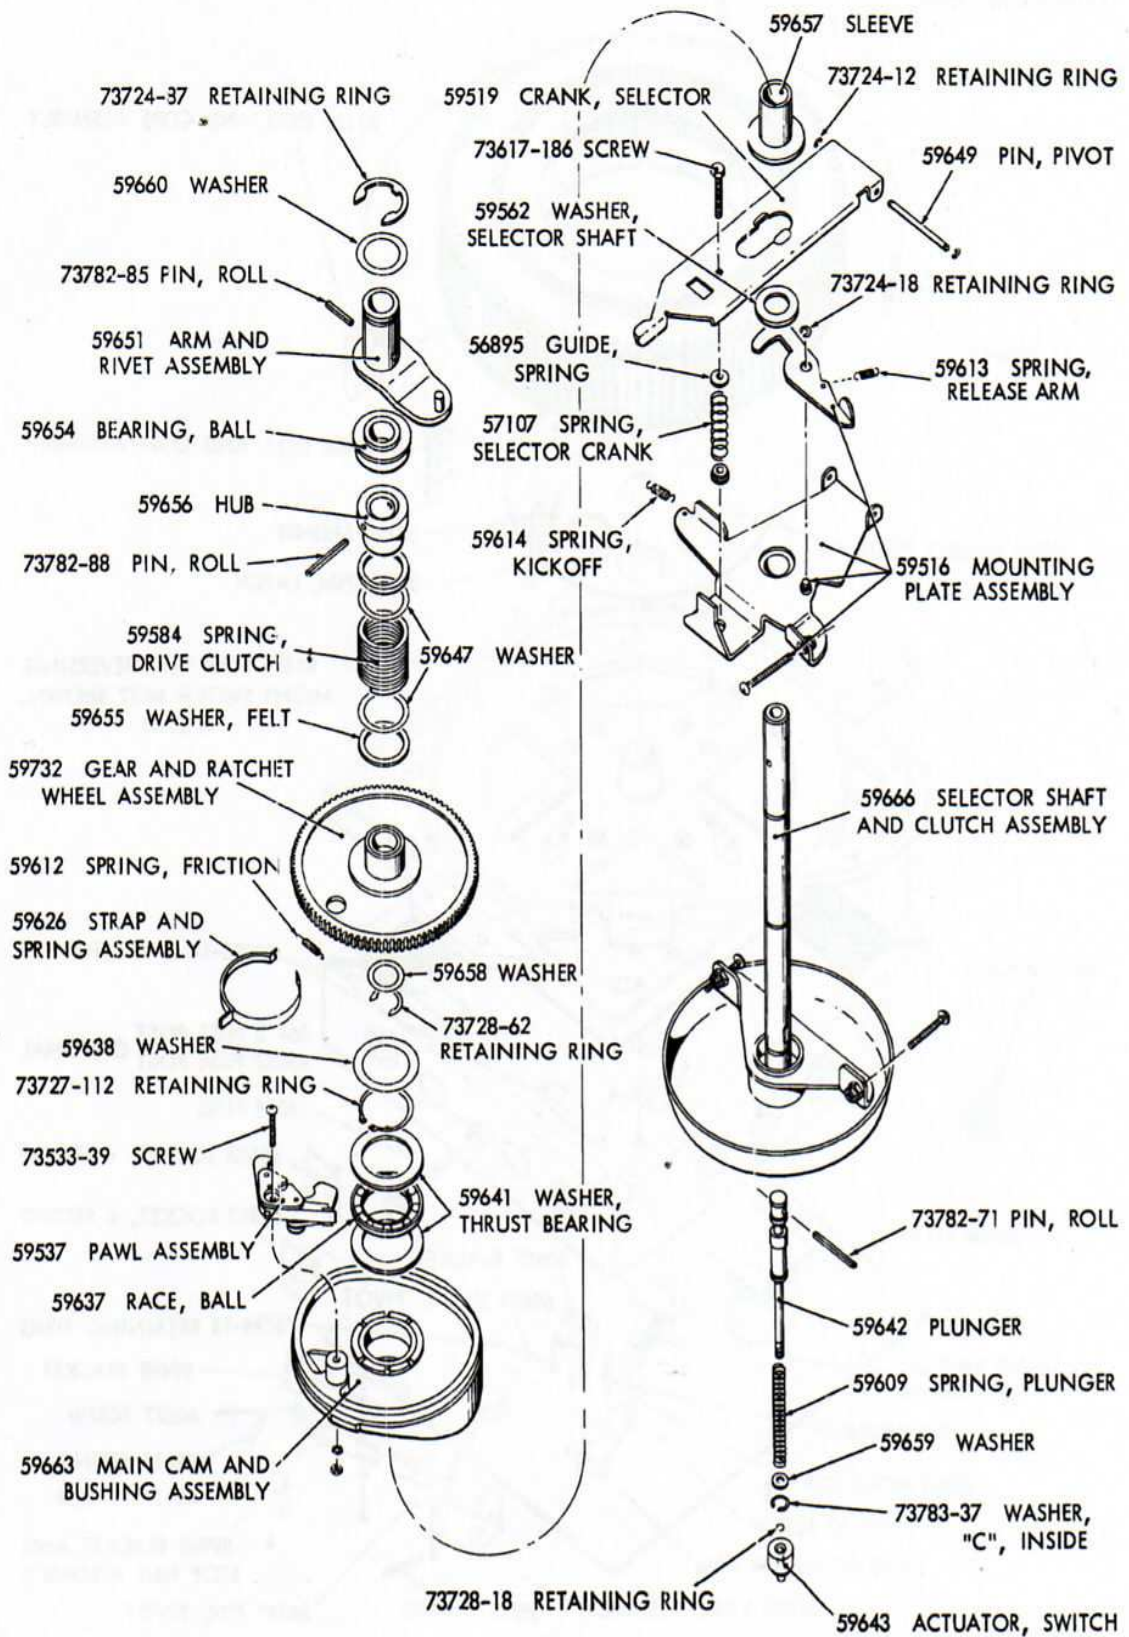

# Wurlitzer 1700

**Parts Catalog specific to W 1700**

Selector Switch Assembly (Part 1)

Selector Switch Assembly (Part 2)

*Top Support Casting Assembly*

*Turntable Motor and Gear and Shaft Assembly*

*Tone Arm Assembly*

*Turntable Shaft Assembly, Record Clamp Shaft, and Mounting Plate and Ball Bearing Assembly*

*Record Guide Assembly*

*Record Carrier Assembly*

*Chassis Mounting Plate and Pivot Casting and Arm Assembly*

*Chassis Frame Casting and Shaft Assembly*

*Selector Shaft Assembly and Main Cam and Bushing Assembly*

*Electric Selector and Junction Box Assembly*

Cabinet Assembly and Trim - Front

*Dome Assembly*