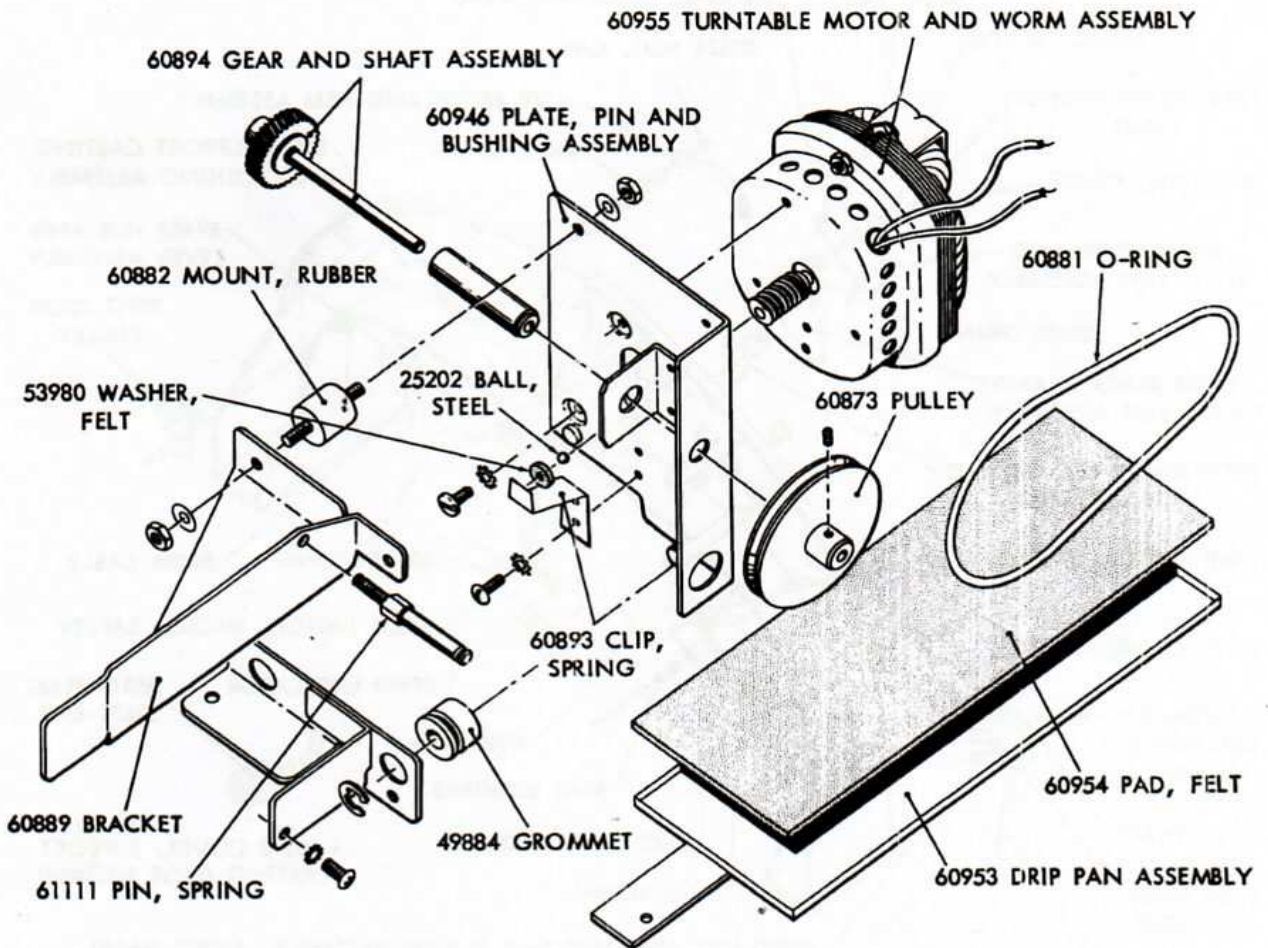

# Wurlitzer 1700

**Parts Catalog specific to W 1700**

Selector Switch Assembly (Part 1)

Selector Switch Assembly (Part 2)

*Top Support Casting Assembly*

*Turntable Motor and Gear and Shaft Assembly*

*Tone Arm Assembly*

*Turntable Shaft Assembly, Record Clamp Shaft, and Mounting Plate and Ball Bearing Assembly*

*Record Guide Assembly*

*Record Carrier Assembly*

*Chassis Mounting Plate and Pivot Casting and Arm Assembly*

*Chassis Frame Casting and Shaft Assembly*