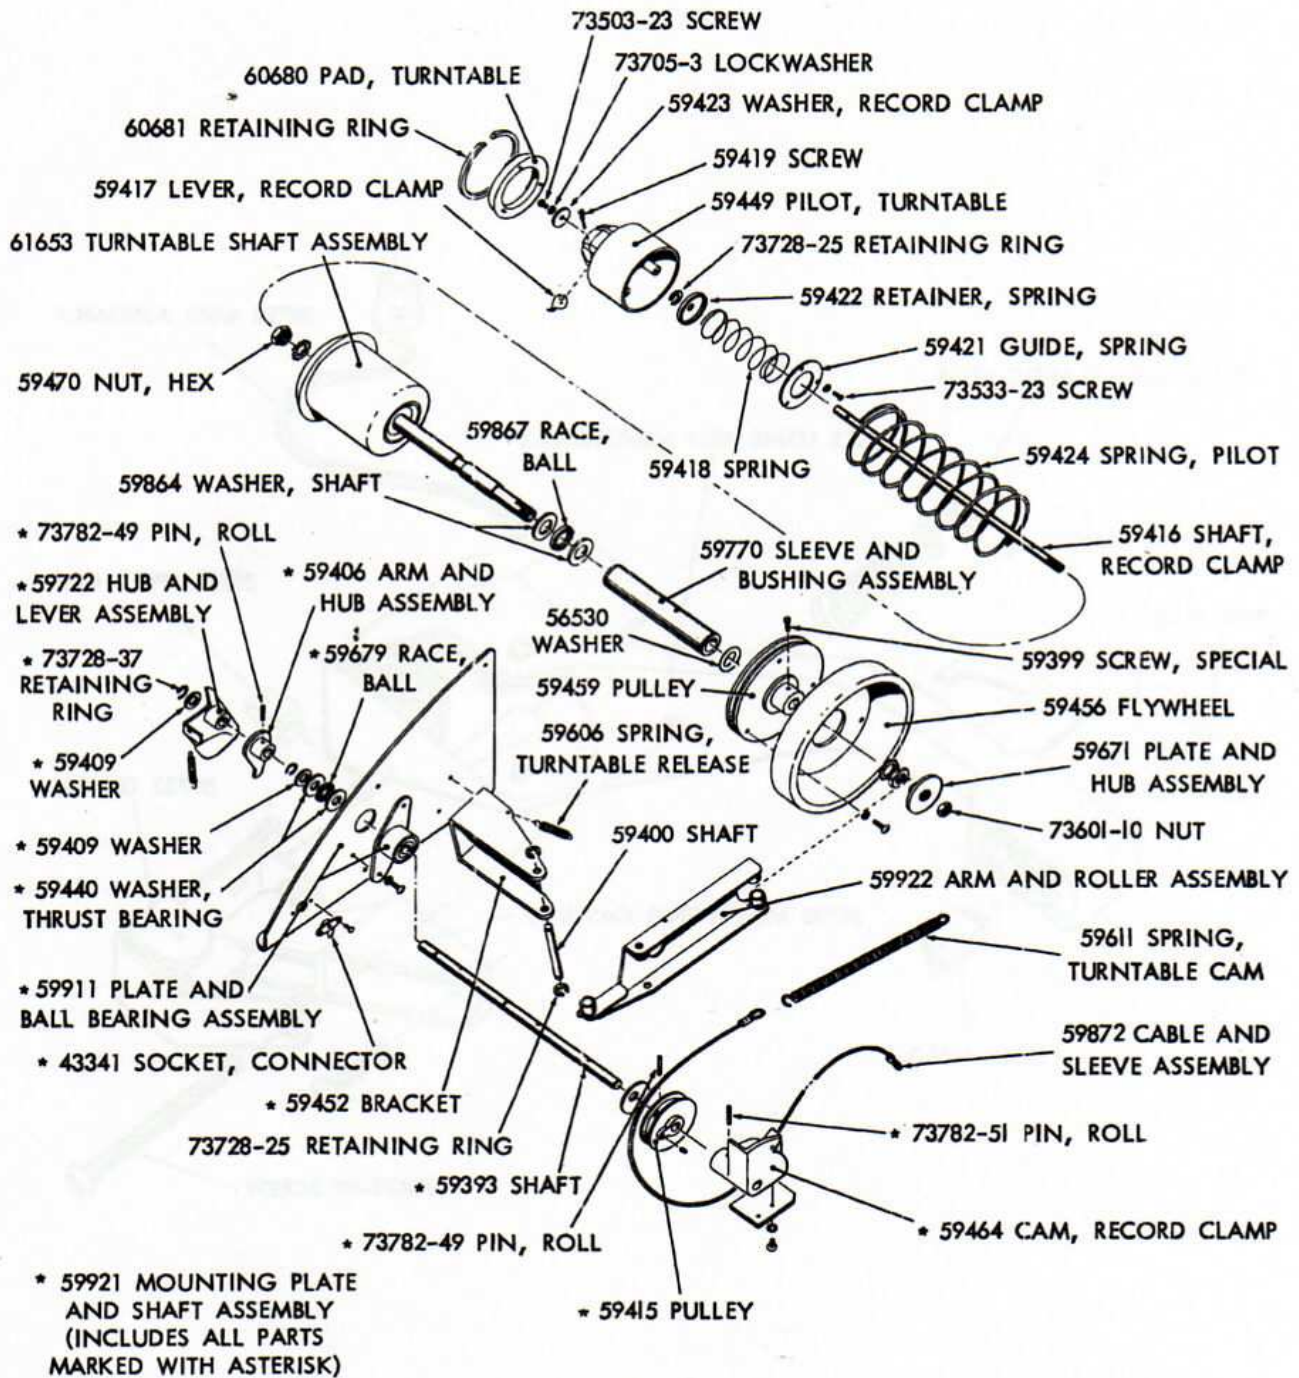

# Wurlitzer 1700

**Parts Catalog specific to W 1700**

Selector Switch Assembly (Part 1)

Selector Switch Assembly (Part 2)

*Top Support Casting Assembly*

*Turntable Motor and Gear and Shaft Assembly*

*Tone Arm Assembly*

*Turntable Shaft Assembly, Record Clamp Shaft, and Mounting Plate and Ball Bearing Assembly*

*Record Guide Assembly*

*Record Carrier Assembly*

*Chassis Mounting Plate and Pivot Casting and Arm Assembly*

*Chassis Frame Casting and Shaft Assembly*

*Selector Shaft Assembly and Main Cam and Bushing Assembly*

*Electric Selector and Junction Box Assembly*

Cabinet Assembly and Trim - Front

*Dome Assembly*