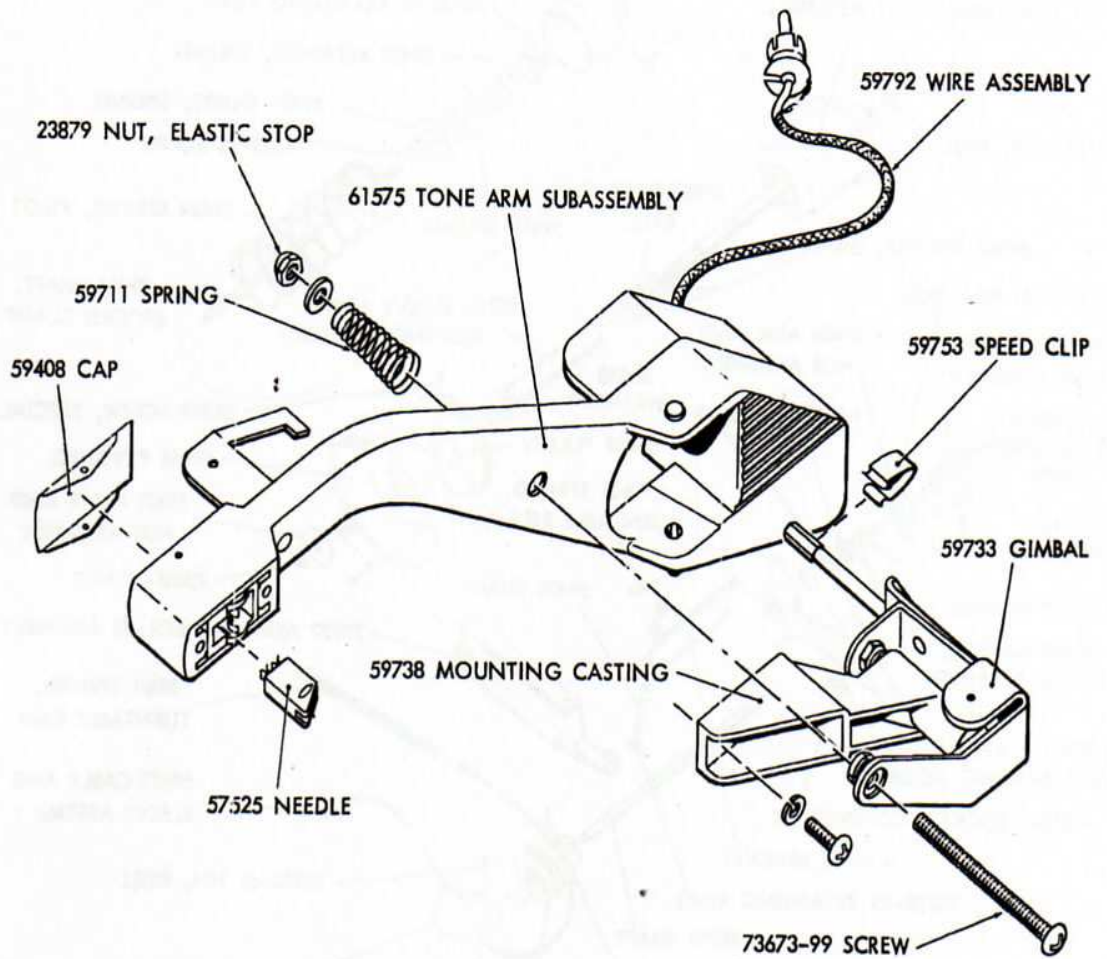

# Wurlitzer 1700

**Parts Catalog specific to W 1700**

Selector Switch Assembly (Part 1)

Selector Switch Assembly (Part 2)

*Top Support Casting Assembly*

*Turntable Motor and Gear and Shaft Assembly*

*Tone Arm Assembly*

*Turntable Shaft Assembly, Record Clamp Shaft, and Mounting Plate and Ball Bearing Assembly*

*Record Guide Assembly*

*Record Carrier Assembly*

*Chassis Mounting Plate and Pivot Casting and Arm Assembly*

*Chassis Frame Casting and Shaft Assembly*

*Selector Shaft Assembly and Main Cam and Bushing Assembly*

*Electric Selector and Junction Box Assembly*

Cabinet Assembly and Trim - Front

*Dome Assembly*