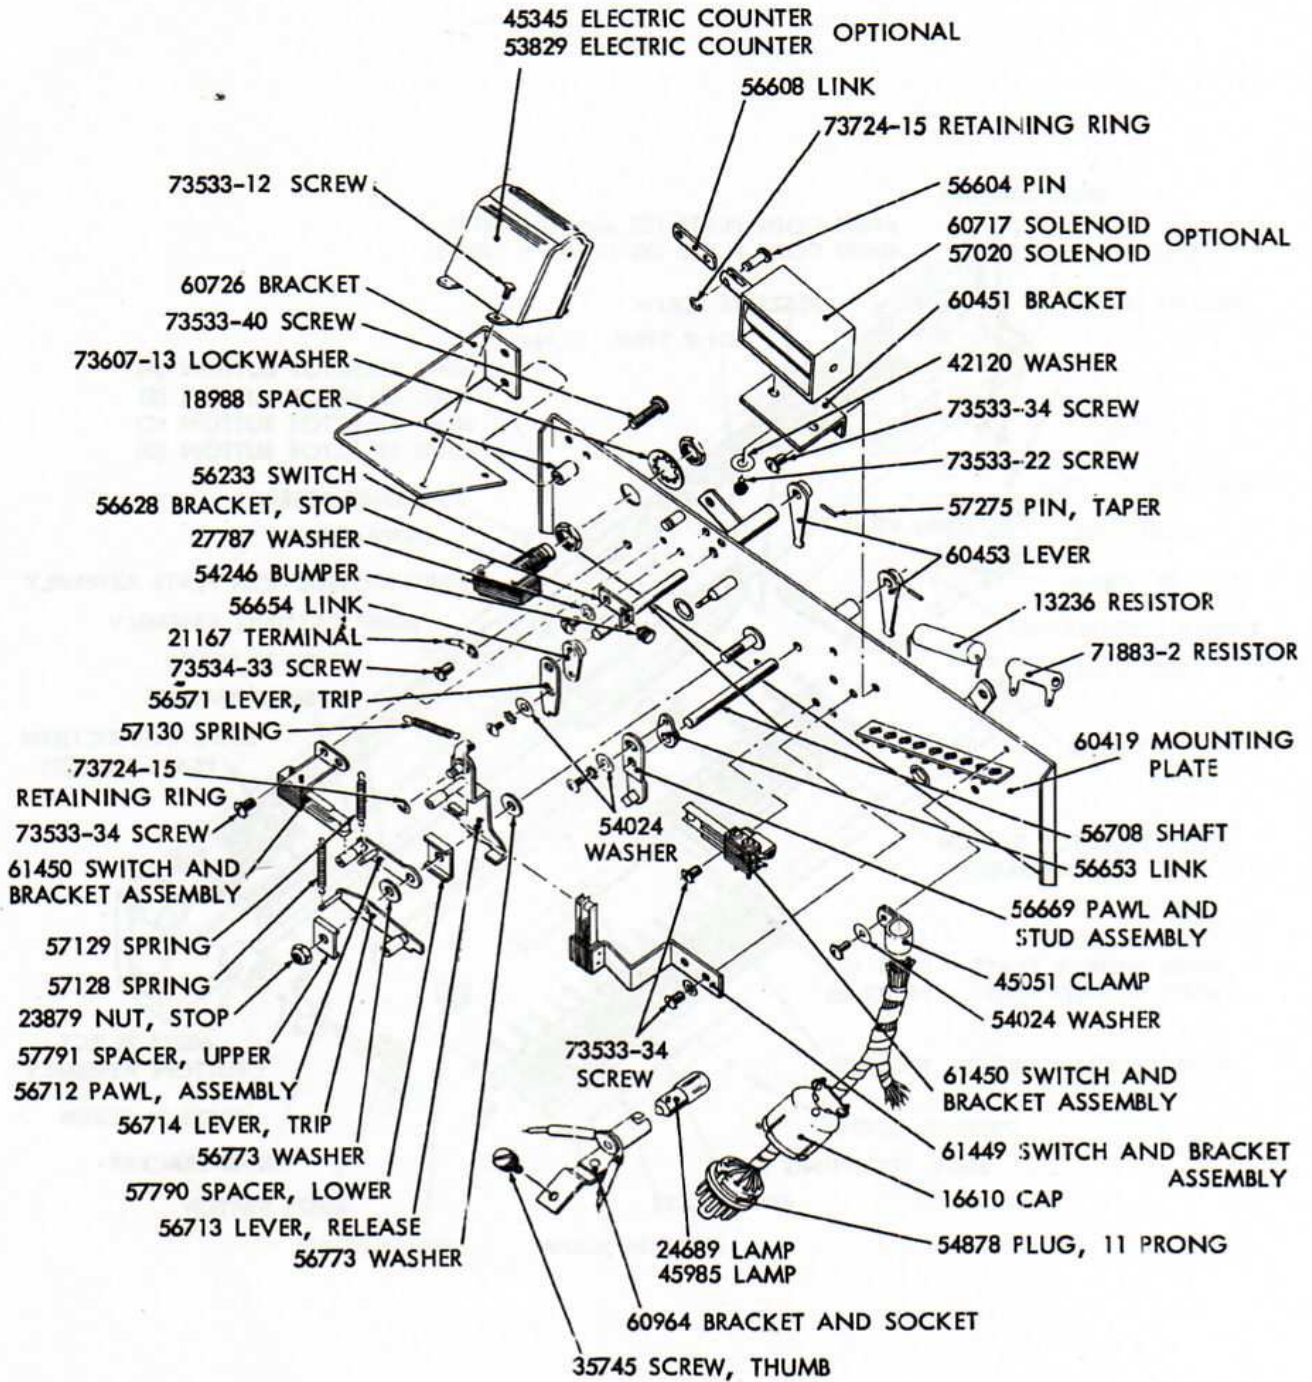

# Wurlitzer 1700

**Parts Catalog specific to W 1700**

Selector Switch Assembly (Part 1)

Selector Switch Assembly (Part 2)

*Top Support Casting Assembly*

*Turntable Motor and Gear and Shaft Assembly*

*Tone Arm Assembly*

*Turntable Shaft Assembly, Record Clamp Shaft, and Mounting Plate and Ball Bearing Assembly*

*Record Guide Assembly*

*Record Carrier Assembly*

*Chassis Mounting Plate and Pivot Casting and Arm Assembly*

*Chassis Frame Casting and Shaft Assembly*

*Selector Shaft Assembly and Main Cam and Bushing Assembly*

*Electric Selector and Junction Box Assembly*

Cabinet Assembly and Trim - Front

*Dome Assembly*