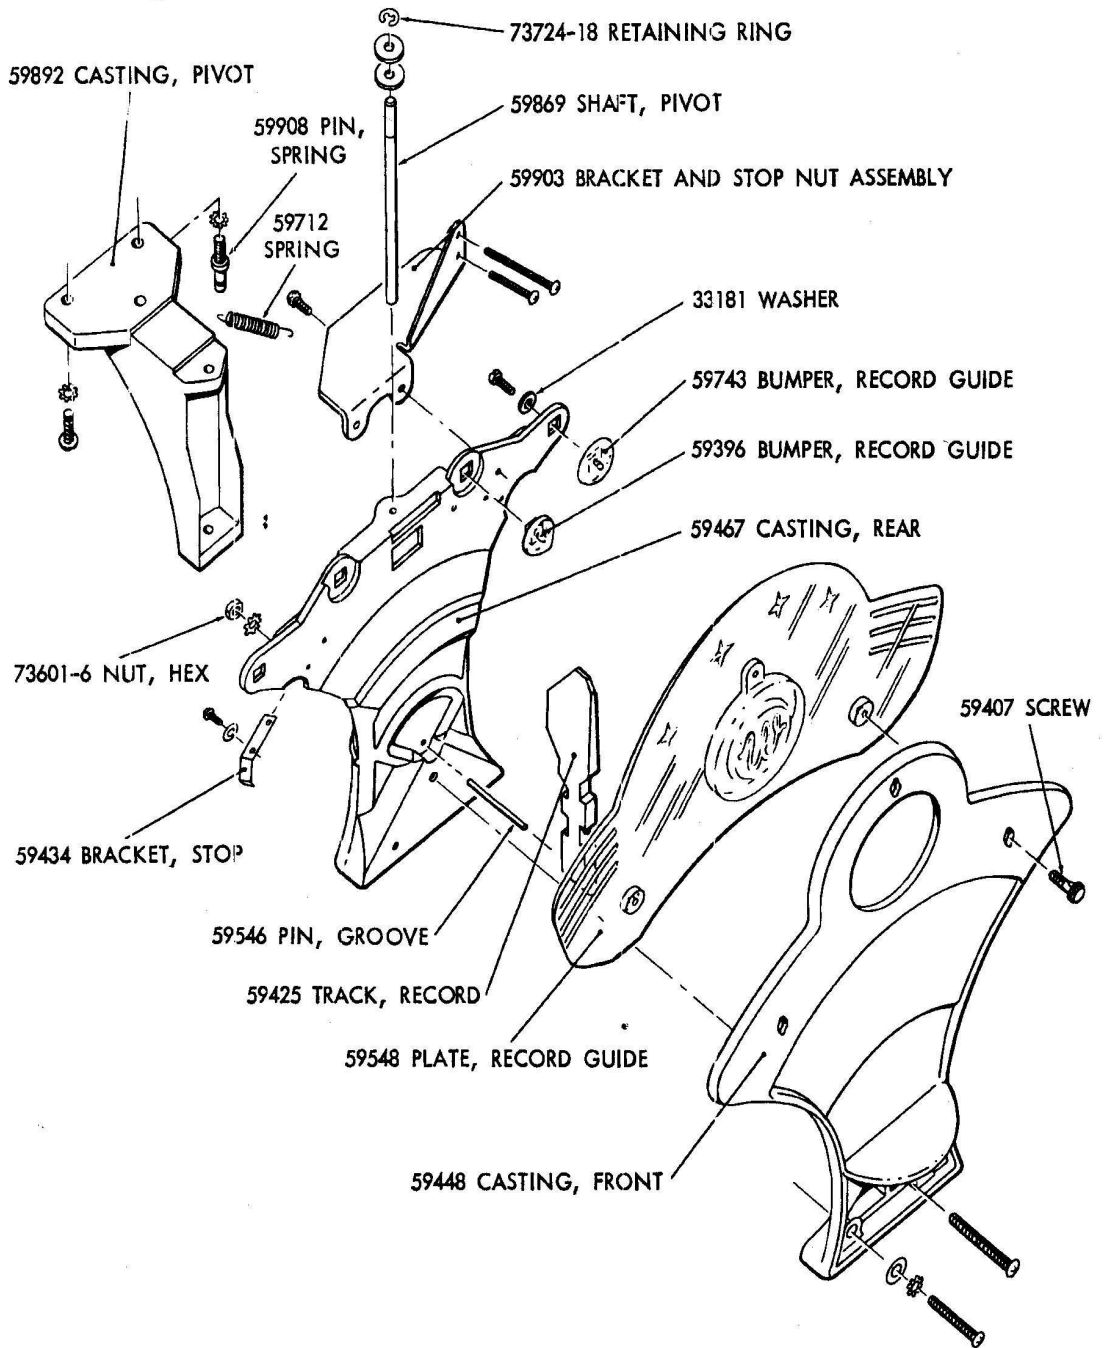

# Wurlitzer 1700

**Parts Catalog specific to W 1700**

Selector Switch Assembly (Part 1)

Selector Switch Assembly (Part 2)

*Top Support Casting Assembly*

*Turntable Motor and Gear and Shaft Assembly*

*Tone Arm Assembly*

*Turntable Shaft Assembly, Record Clamp Shaft, and Mounting Plate and Ball Bearing Assembly*

*Record Guide Assembly*

*Record Carrier Assembly*

*Chassis Mounting Plate and Pivot Casting and Arm Assembly*

*Chassis Frame Casting and Shaft Assembly*

*Selector Shaft Assembly and Main Cam and Bushing Assembly*

*Electric Selector and Junction Box Assembly*

Cabinet Assembly and Trim - Front

*Dome Assembly*