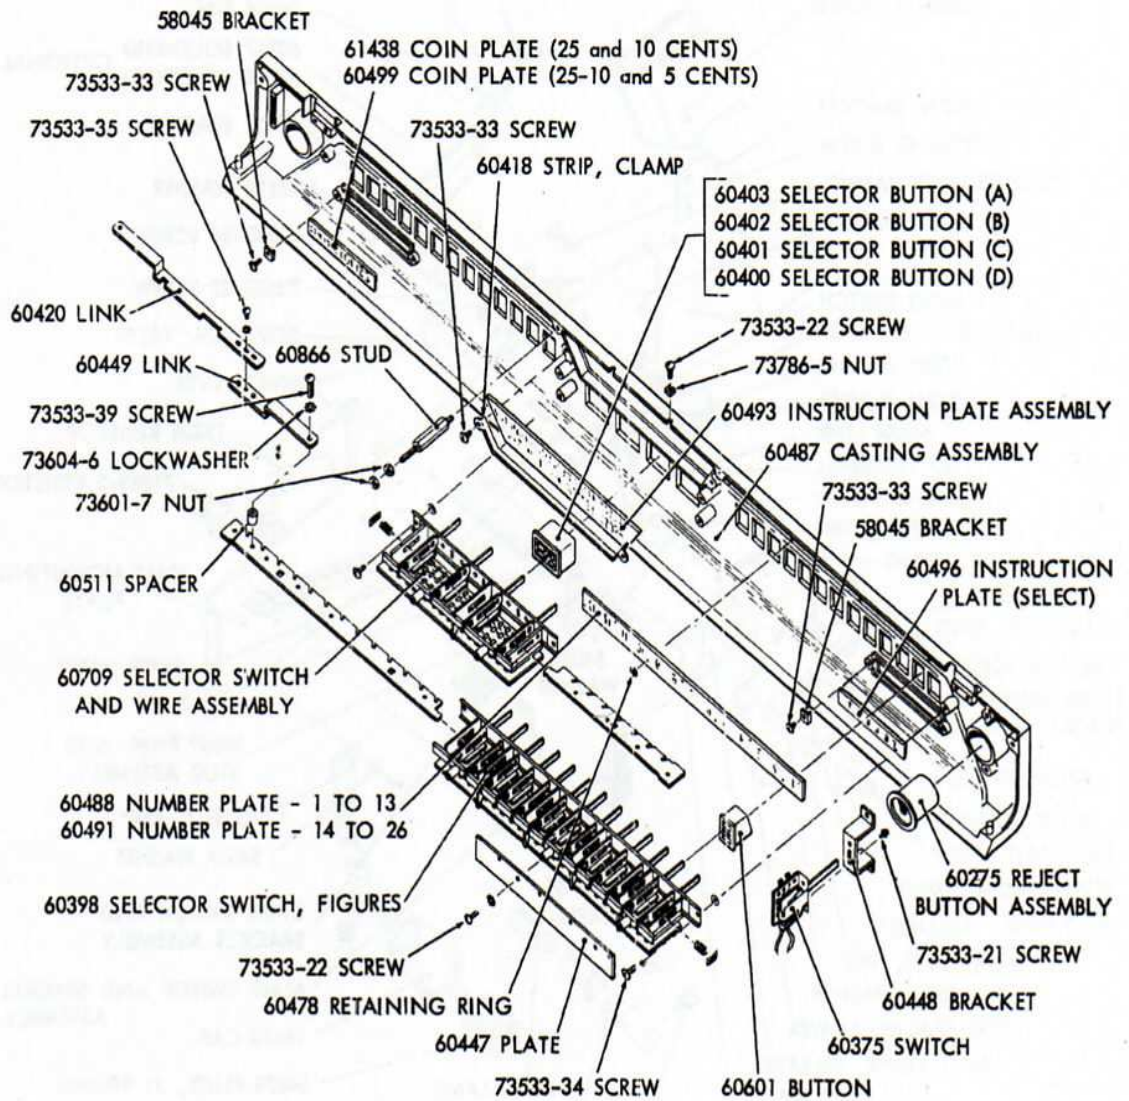

# Wurlitzer 1700

**Parts Catalog specific to W 1700**

Selector Switch Assembly (Part 1)

Selector Switch Assembly (Part 2)

*Top Support Casting Assembly*

*Turntable Motor and Gear and Shaft Assembly*

*Tone Arm Assembly*

*Turntable Shaft Assembly, Record Clamp Shaft, and Mounting Plate and Ball Bearing Assembly*

*Record Guide Assembly*

*Record Carrier Assembly*

*Chassis Mounting Plate and Pivot Casting and Arm Assembly*

*Chassis Frame Casting and Shaft Assembly*

*Selector Shaft Assembly and Main Cam and Bushing Assembly*

*Electric Selector and Junction Box Assembly*

Cabinet Assembly and Trim - Front

*Dome Assembly*