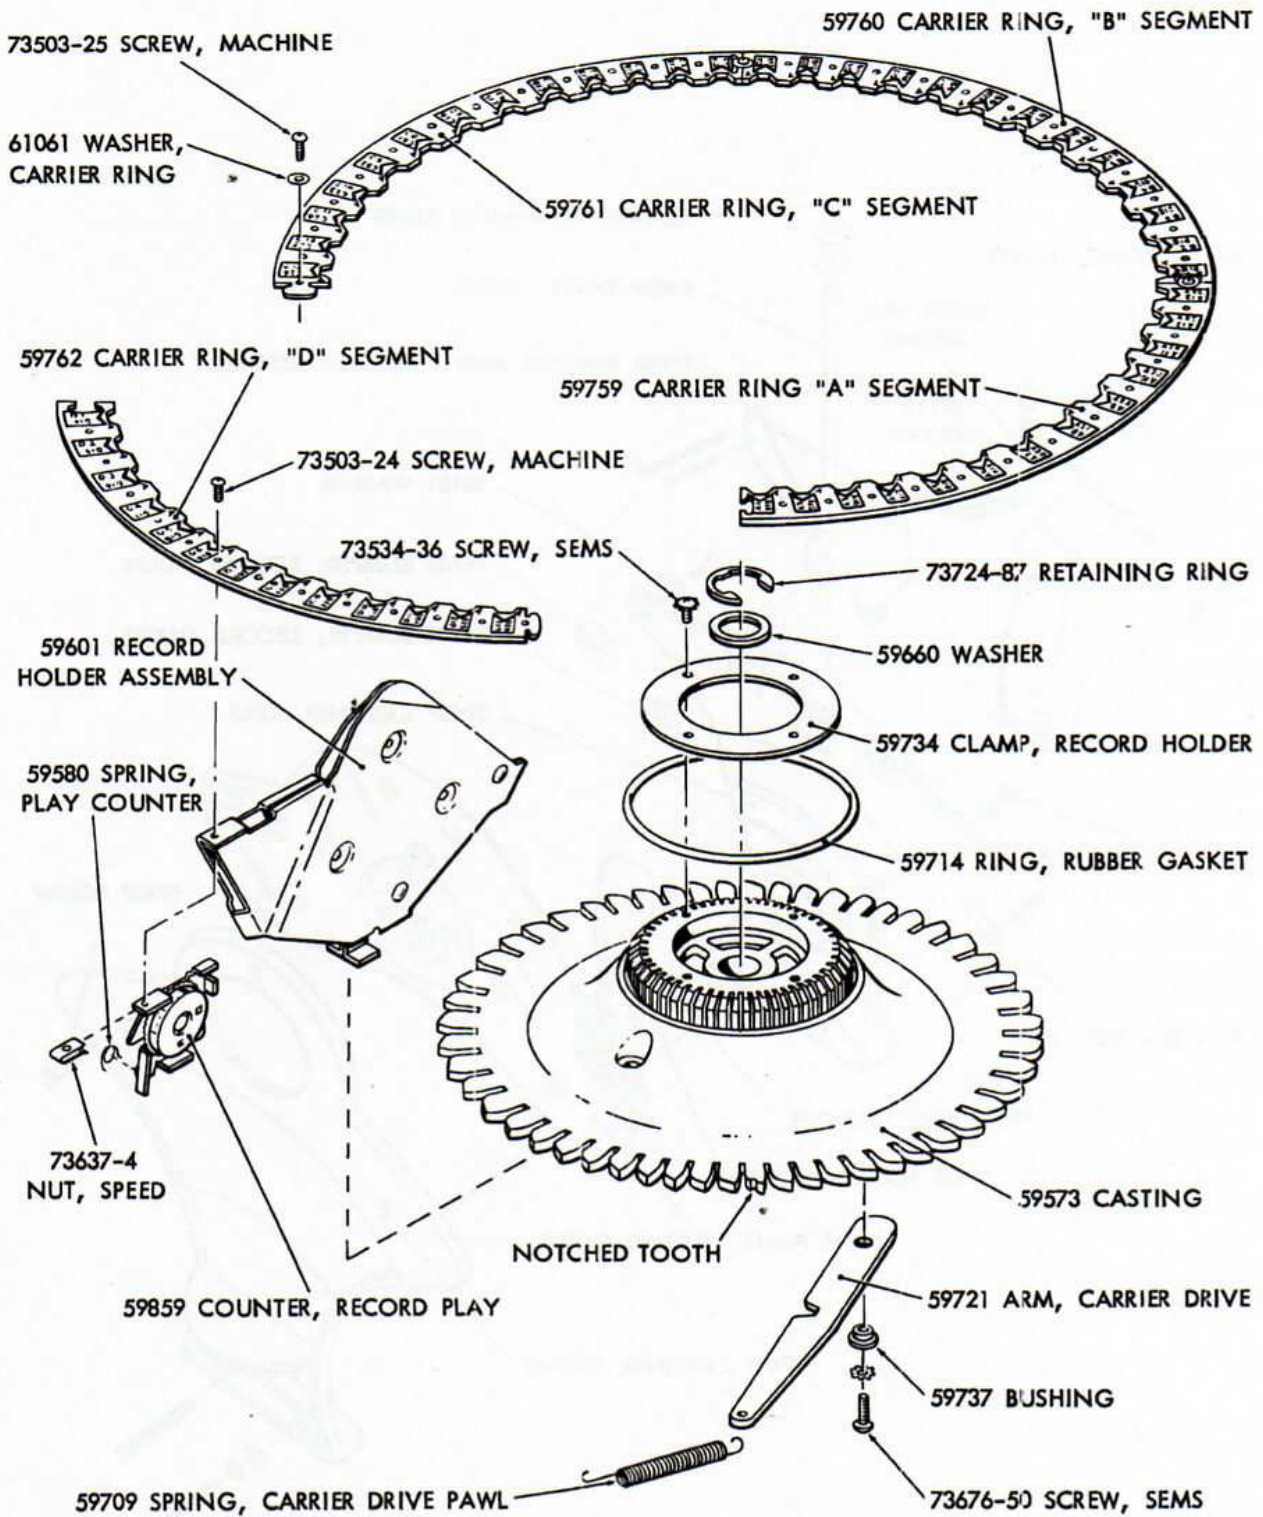

# Wurlitzer 1700

**Parts Catalog specific to W 1700**

Selector Switch Assembly (Part 1)

Selector Switch Assembly (Part 2)

*Top Support Casting Assembly*

*Turntable Motor and Gear and Shaft Assembly*

*Tone Arm Assembly*

*Turntable Shaft Assembly, Record Clamp Shaft, and Mounting Plate and Ball Bearing Assembly*

*Record Guide Assembly*

*Record Carrier Assembly*

*Chassis Mounting Plate and Pivot Casting and Arm Assembly*

*Chassis Frame Casting and Shaft Assembly*

*Selector Shaft Assembly and Main Cam and Bushing Assembly*

*Electric Selector and Junction Box Assembly*

Cabinet Assembly and Trim - Front

*Dome Assembly*