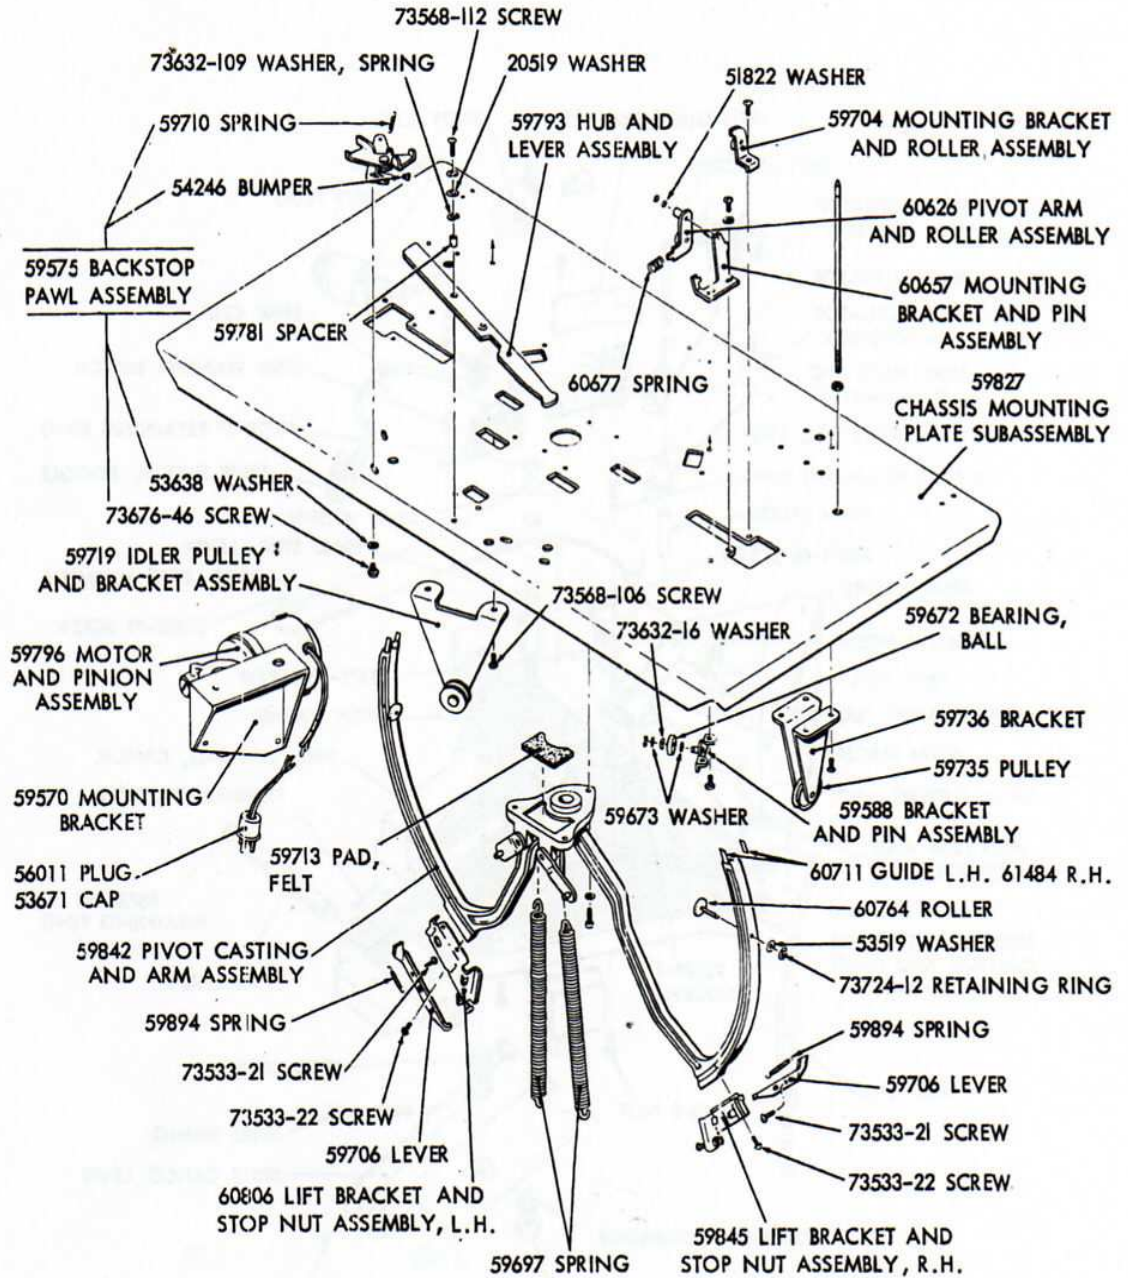

# Wurlitzer 1700

**Parts Catalog specific to W 1700**

Selector Switch Assembly (Part 1)

Selector Switch Assembly (Part 2)

*Top Support Casting Assembly*

*Turntable Motor and Gear and Shaft Assembly*

*Tone Arm Assembly*

*Turntable Shaft Assembly, Record Clamp Shaft, and Mounting Plate and Ball Bearing Assembly*

*Record Guide Assembly*

*Record Carrier Assembly*

*Chassis Mounting Plate and Pivot Casting and Arm Assembly*

*Chassis Frame Casting and Shaft Assembly*

*Selector Shaft Assembly and Main Cam and Bushing Assembly*

*Electric Selector and Junction Box Assembly*

Cabinet Assembly and Trim - Front

*Dome Assembly*