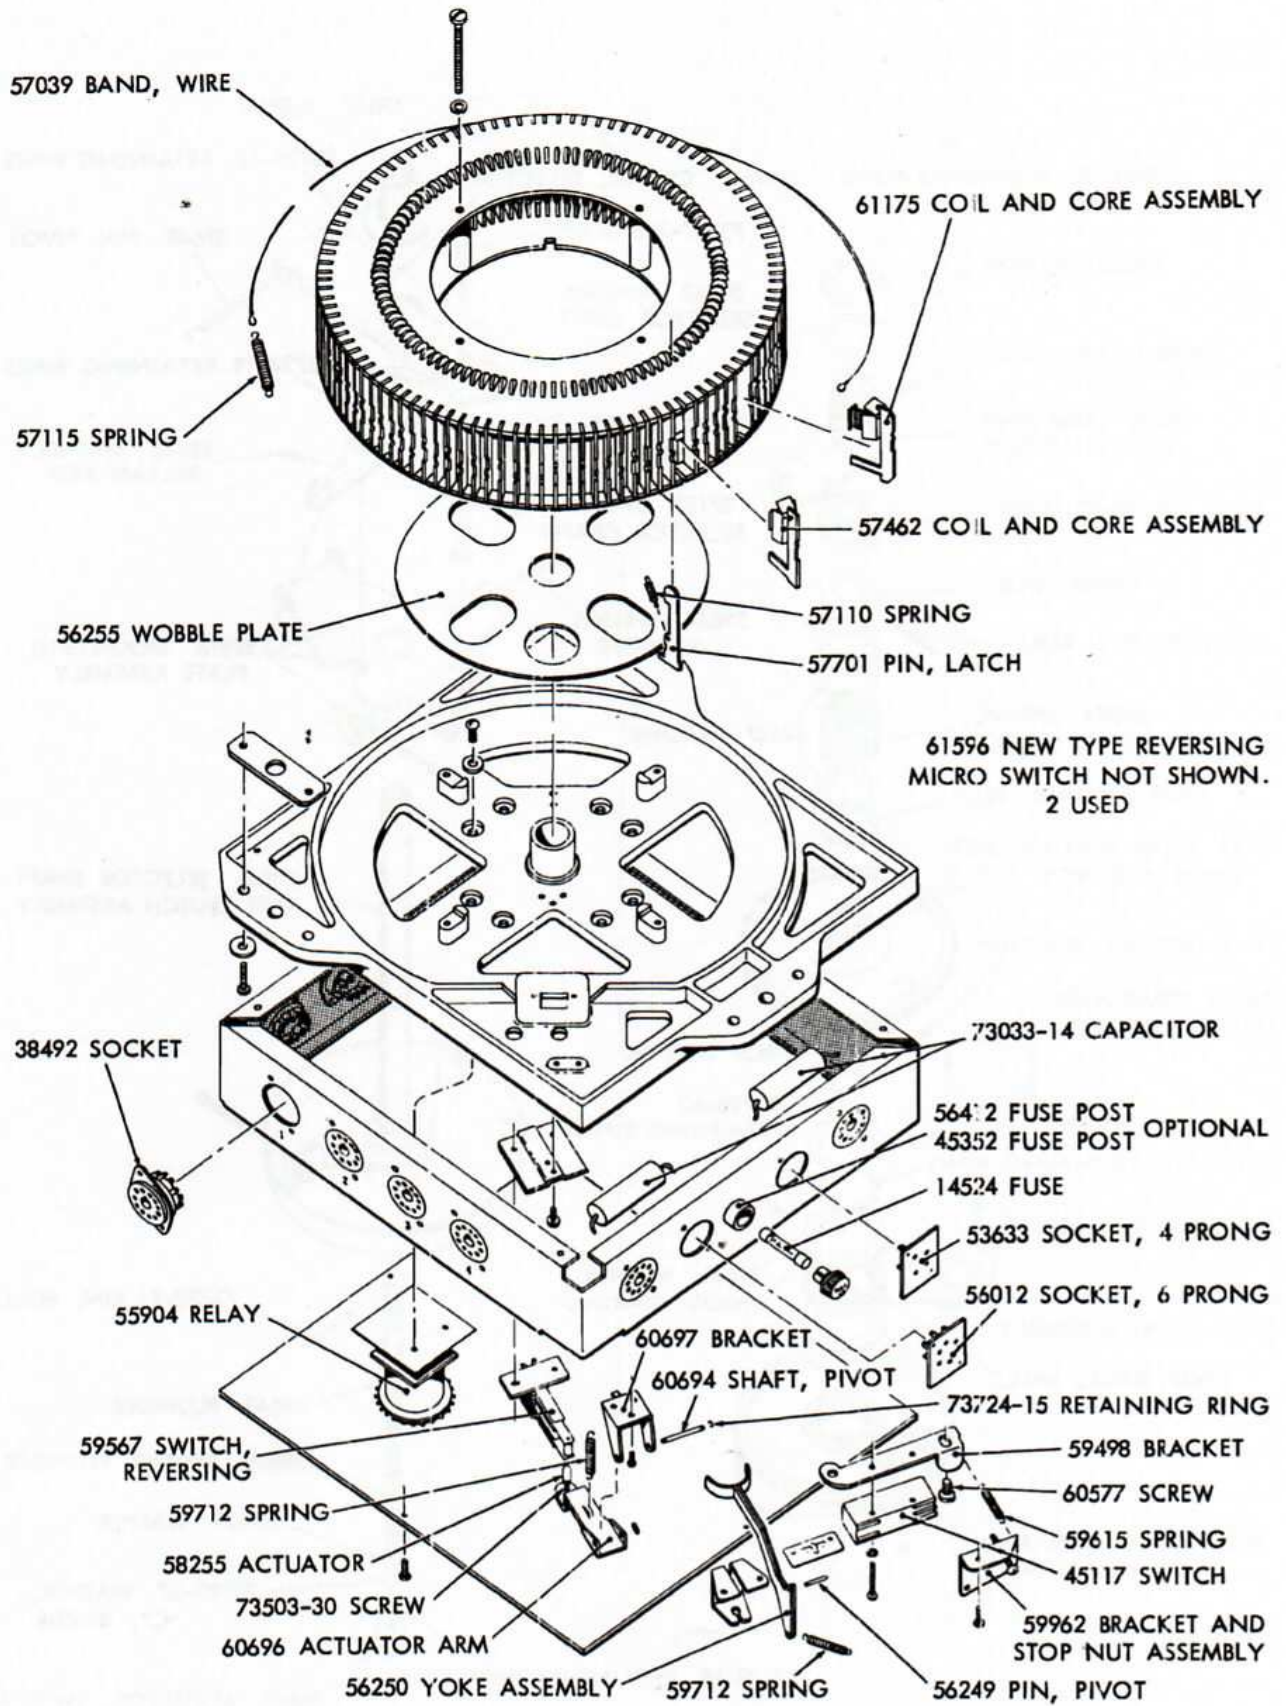

# Wurlitzer 1700

**Parts Catalog specific to W 1700**

Selector Switch Assembly (Part 1)

Selector Switch Assembly (Part 2)

*Top Support Casting Assembly*

*Turntable Motor and Gear and Shaft Assembly*

*Tone Arm Assembly*

*Turntable Shaft Assembly, Record Clamp Shaft, and Mounting Plate and Ball Bearing Assembly*

*Record Guide Assembly*

*Record Carrier Assembly*

*Chassis Mounting Plate and Pivot Casting and Arm Assembly*

*Chassis Frame Casting and Shaft Assembly*

*Selector Shaft Assembly and Main Cam and Bushing Assembly*

*Electric Selector and Junction Box Assembly*

Cabinet Assembly and Trim - Front

*Dome Assembly*