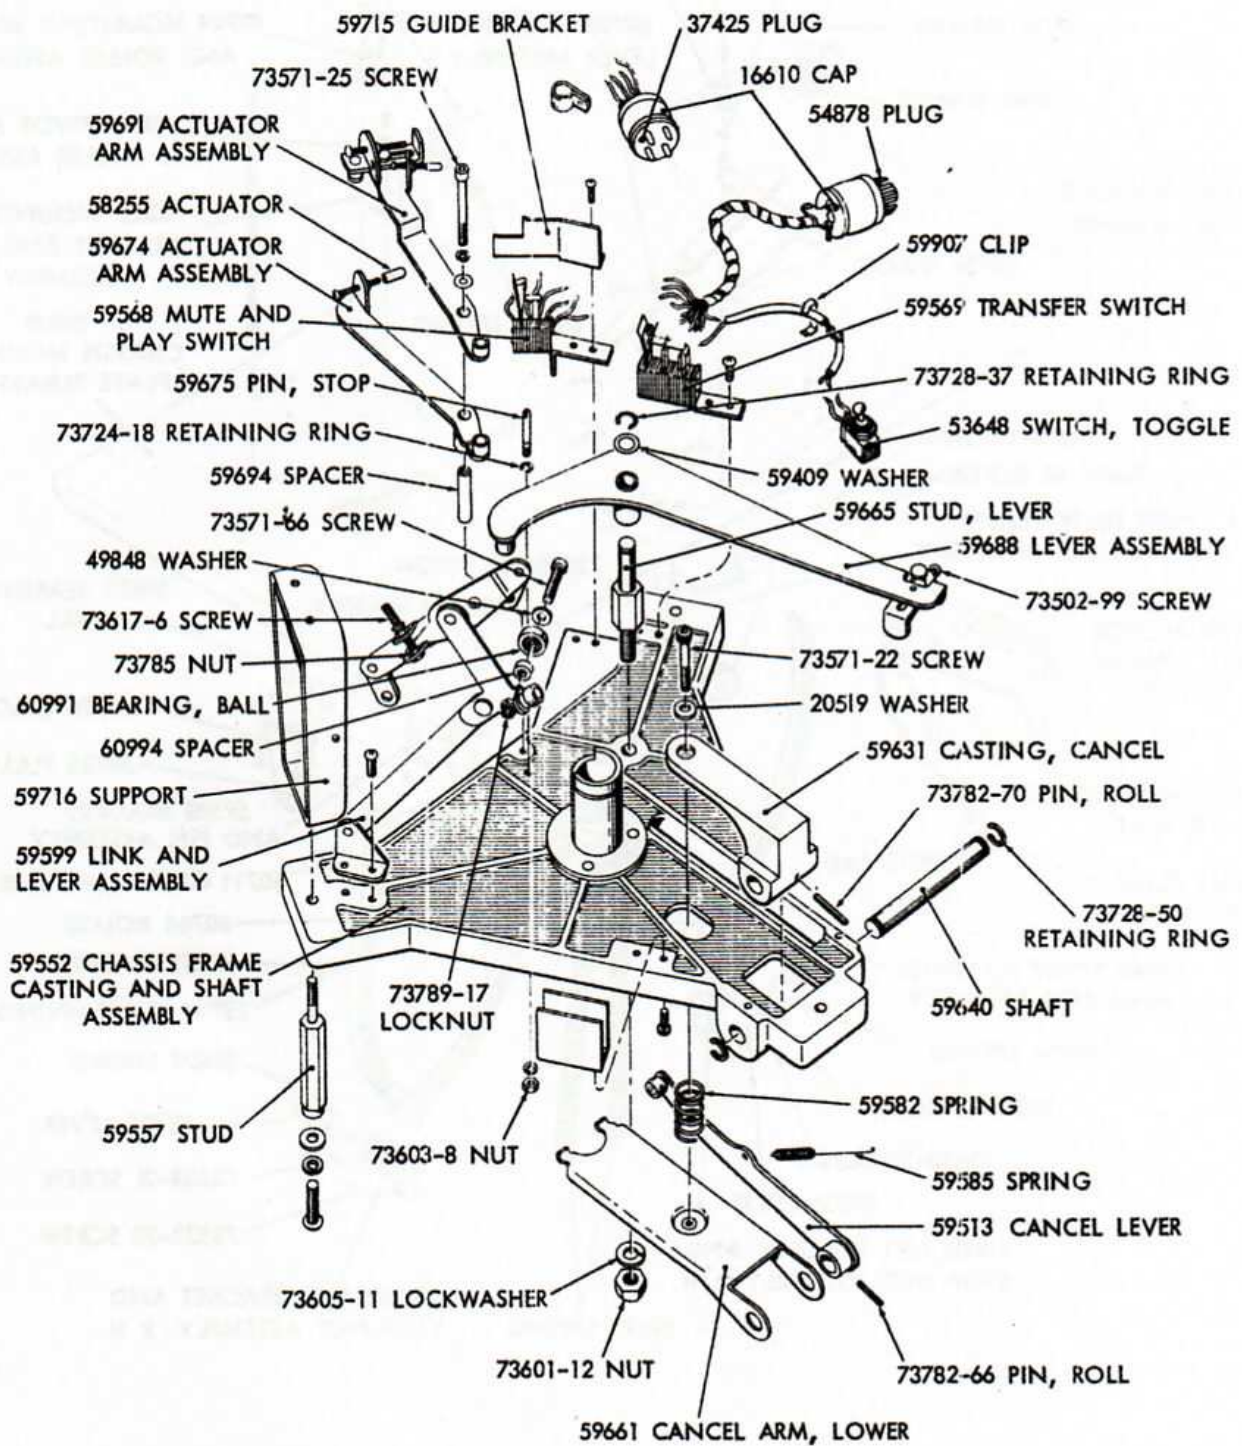

# Wurlitzer 1700

**Parts Catalog specific to W 1700**

Selector Switch Assembly (Part 1)

Selector Switch Assembly (Part 2)

*Top Support Casting Assembly*

*Turntable Motor and Gear and Shaft Assembly*

*Tone Arm Assembly*

*Turntable Shaft Assembly, Record Clamp Shaft, and Mounting Plate and Ball Bearing Assembly*

*Record Guide Assembly*

*Record Carrier Assembly*

*Chassis Mounting Plate and Pivot Casting and Arm Assembly*

*Chassis Frame Casting and Shaft Assembly*

*Selector Shaft Assembly and Main Cam and Bushing Assembly*

*Electric Selector and Junction Box Assembly*

Cabinet Assembly and Trim - Front

*Dome Assembly*